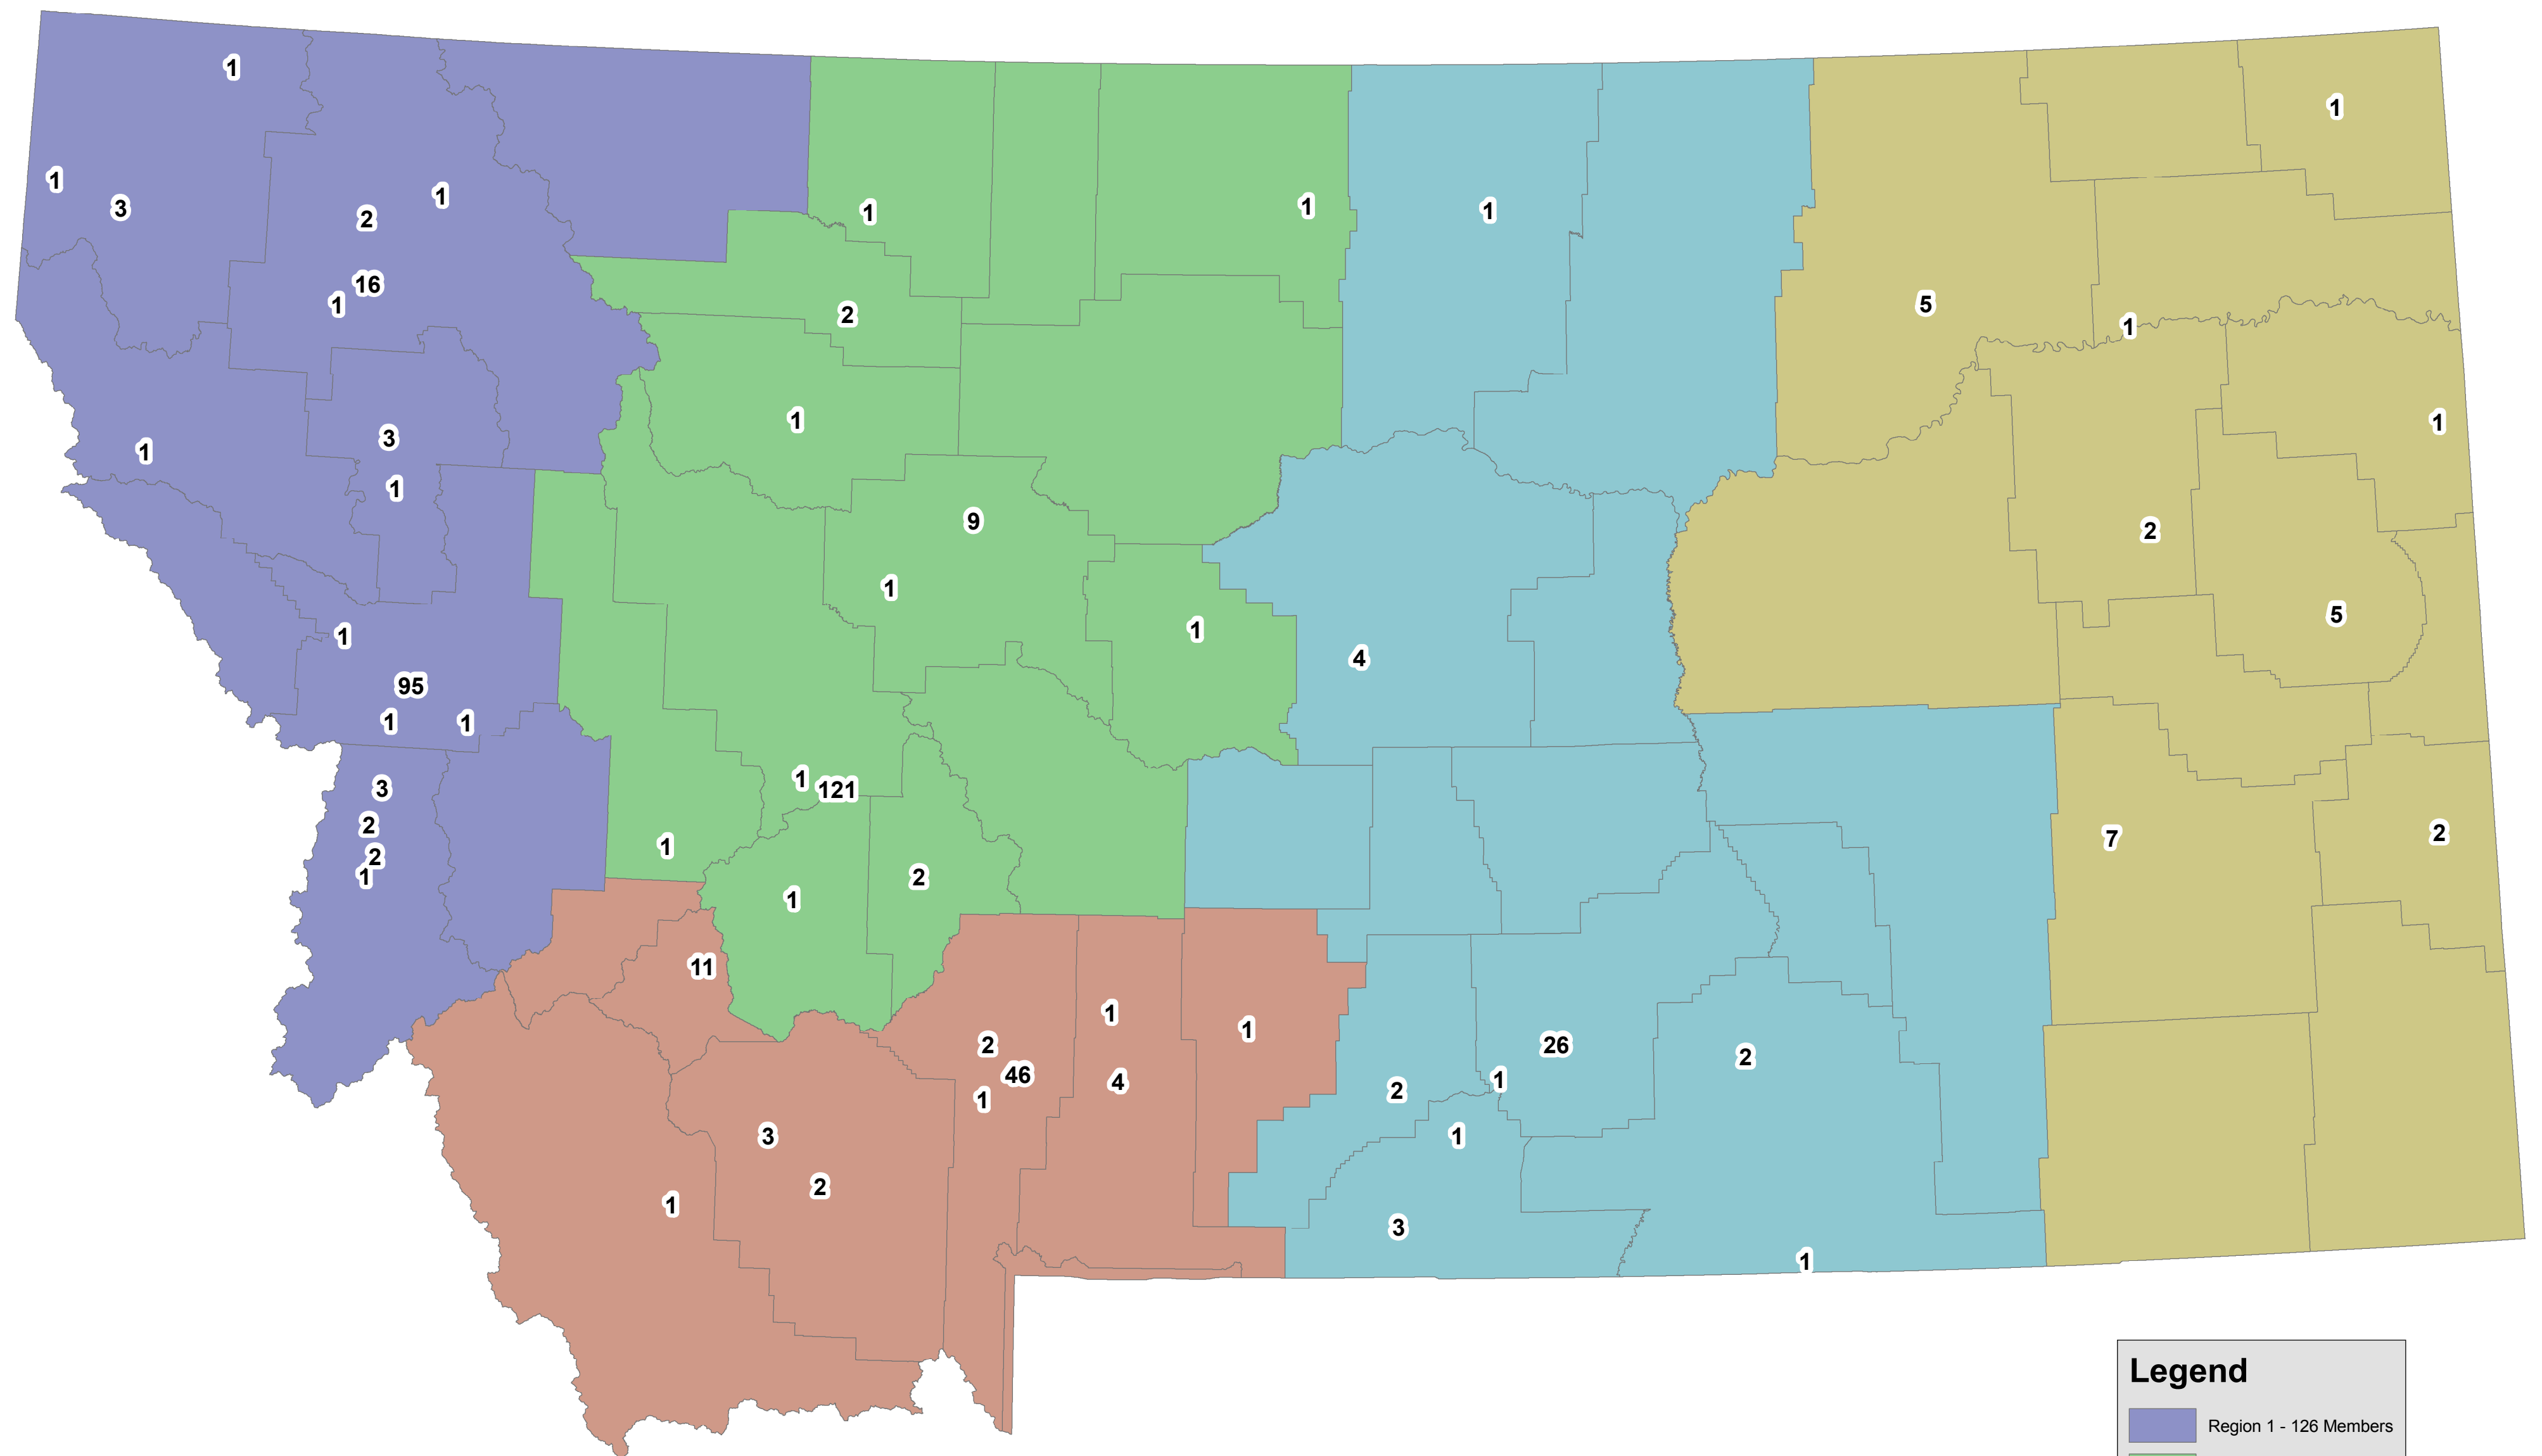

MONTANA MAGIP MEMBERSHIP DISTRIBUTION & USER GROUP REGIONS

Legend

- Region 1 - 126 Members
- Region 2 - 141 Members
- Region 3 - 71 Members
- Region 4 - 40 Members
- Region 5 - 25 Members

Based on Fall 2009 MAGIP Membership Data - 3/2/2010